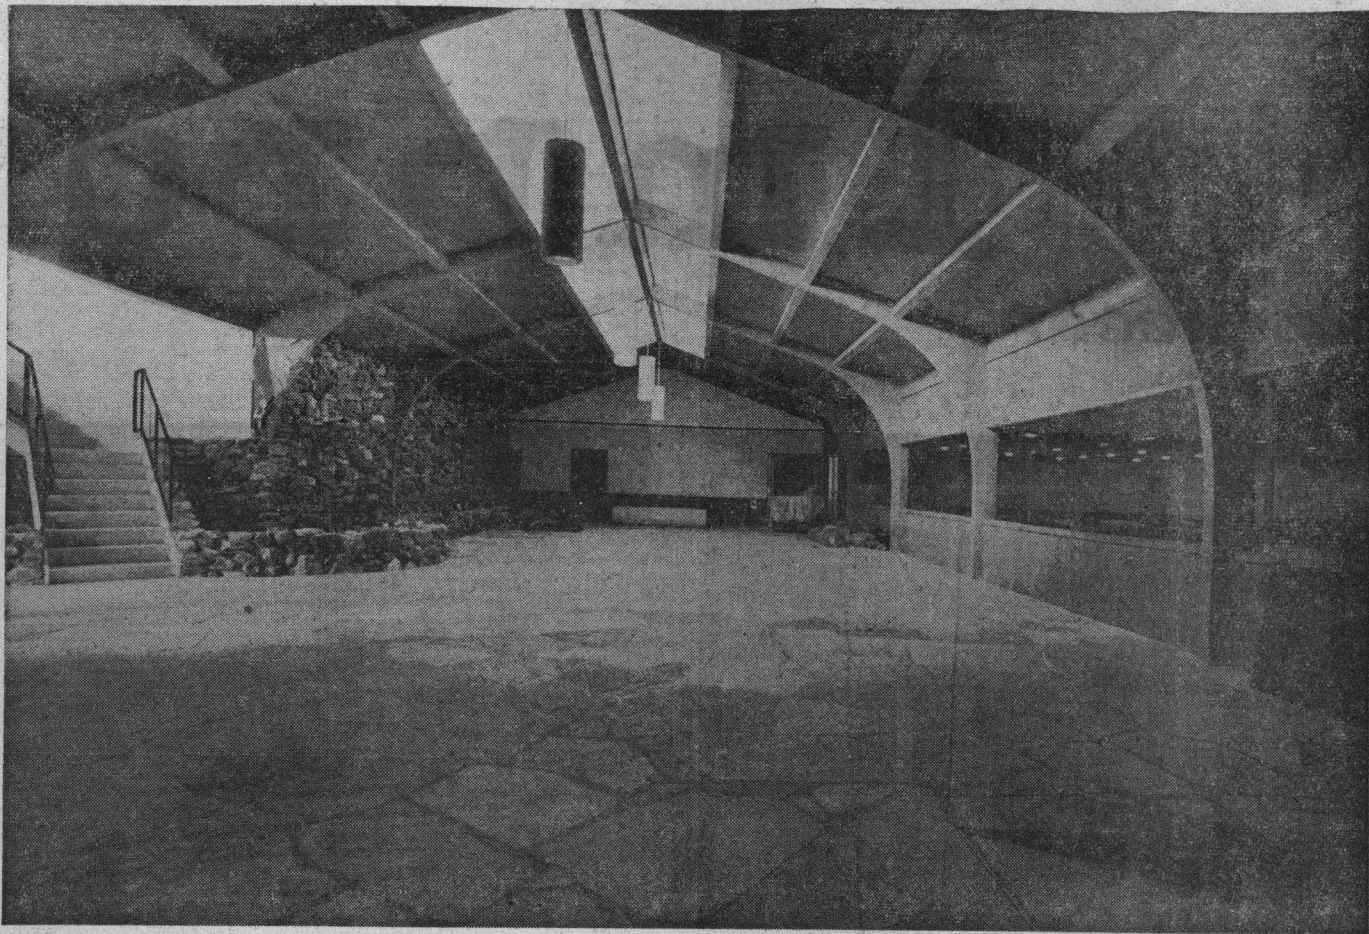

Twin Lakes Baptist Church Prepares Garden Chapel

Shown above is the new "Garden Chapel" of the Twin Lakes Baptist church which is rapidly nearing completion. The rock wall at left has planters at its

base and is illuminated by a bank of floodlights from above. An outdoor motif prevails throughout the chapel with the use of a flagstone floor and the

translucent panels in the ceiling. The chapel, 36 by 125 feet, parallels the main sanctuary at the right; and will serve as a foyer and as a chapel for wed-

dings. Because of its location, it can also be used to seat overflow crowds at regular services. Open house and dedicatory services are planned for the week of November 15.