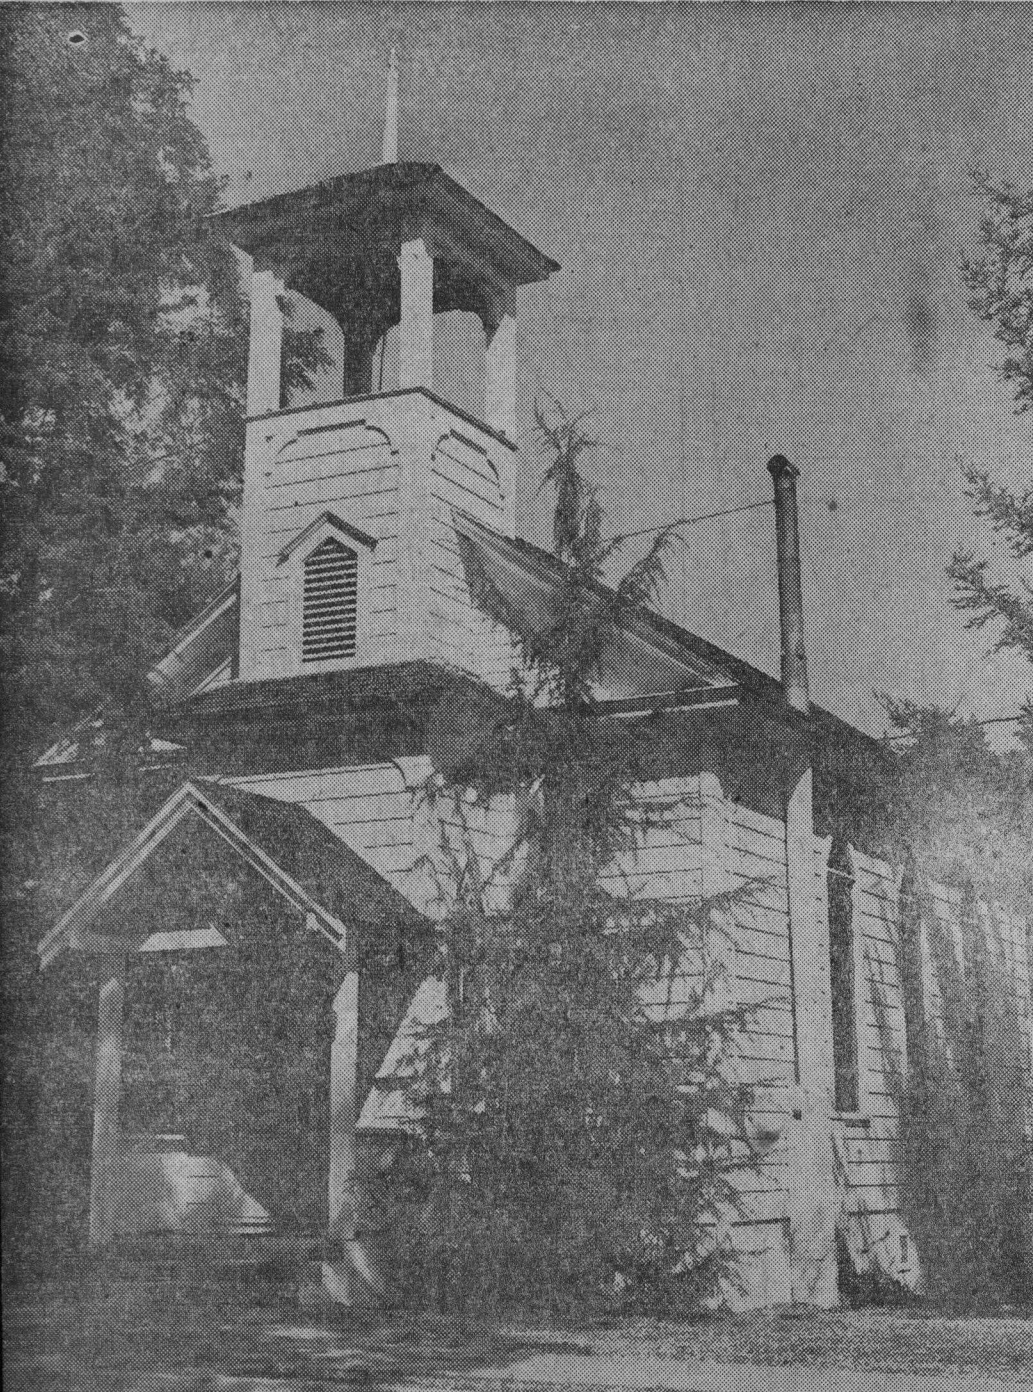

Future Of Historic Church Is At Stake

inner Tonight
o Kick-Off
L. D. i

◆ WEE KIRK OF BEN LOMOND, the oldest Protestant church in San Lorenzo valley, was erected in 1877. The congregation is beginning a fund-raising effort to save the historic building.