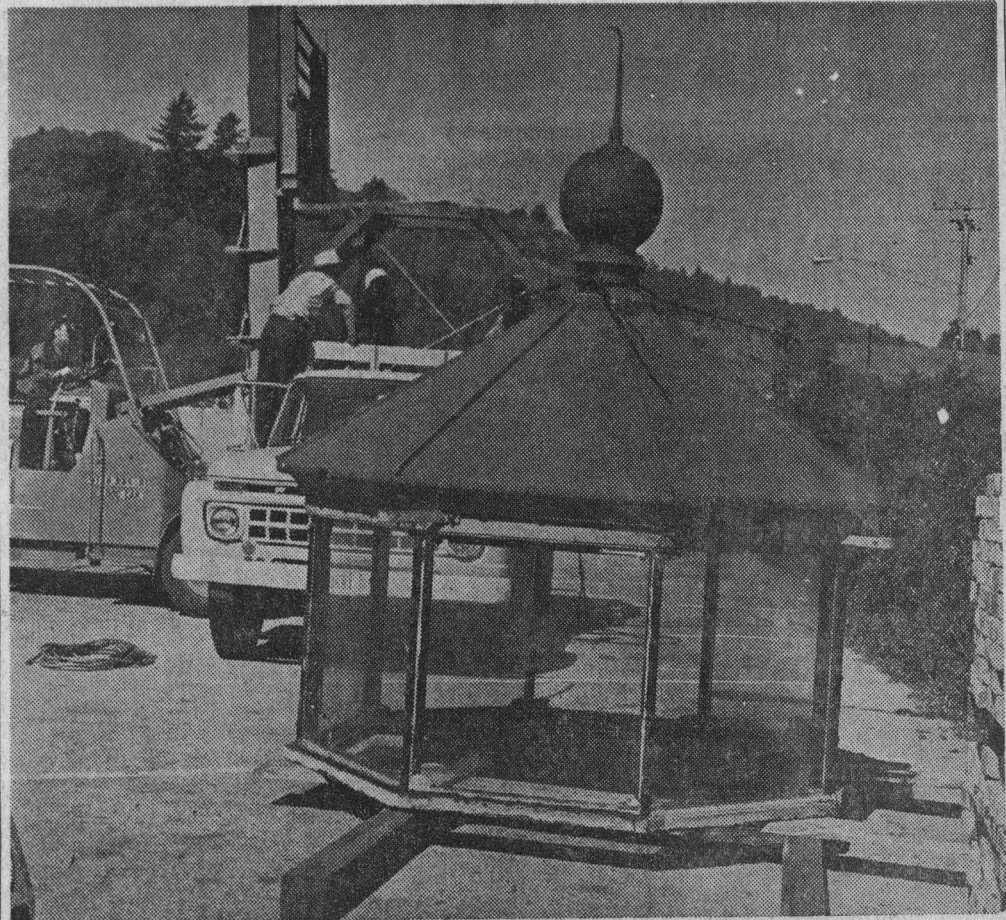

Cruz Sentinel

Santa Cruz County for More Than 100 Years

CALIFORNIA ☆ WEDNESDAY AFTERNOON, OCTOBER 19, 1966

Cupola For New Lighthouse

This cupola, which arrived in Santa Cruz yesterday, will adorn the top of a 1800-style lighthouse and museum structure on Lighthouse Point. The cupola arrived one day before word that construction plans for the lighthouse and museum, a gift to the city, have been formally approved by the U.S. Coast Guard.