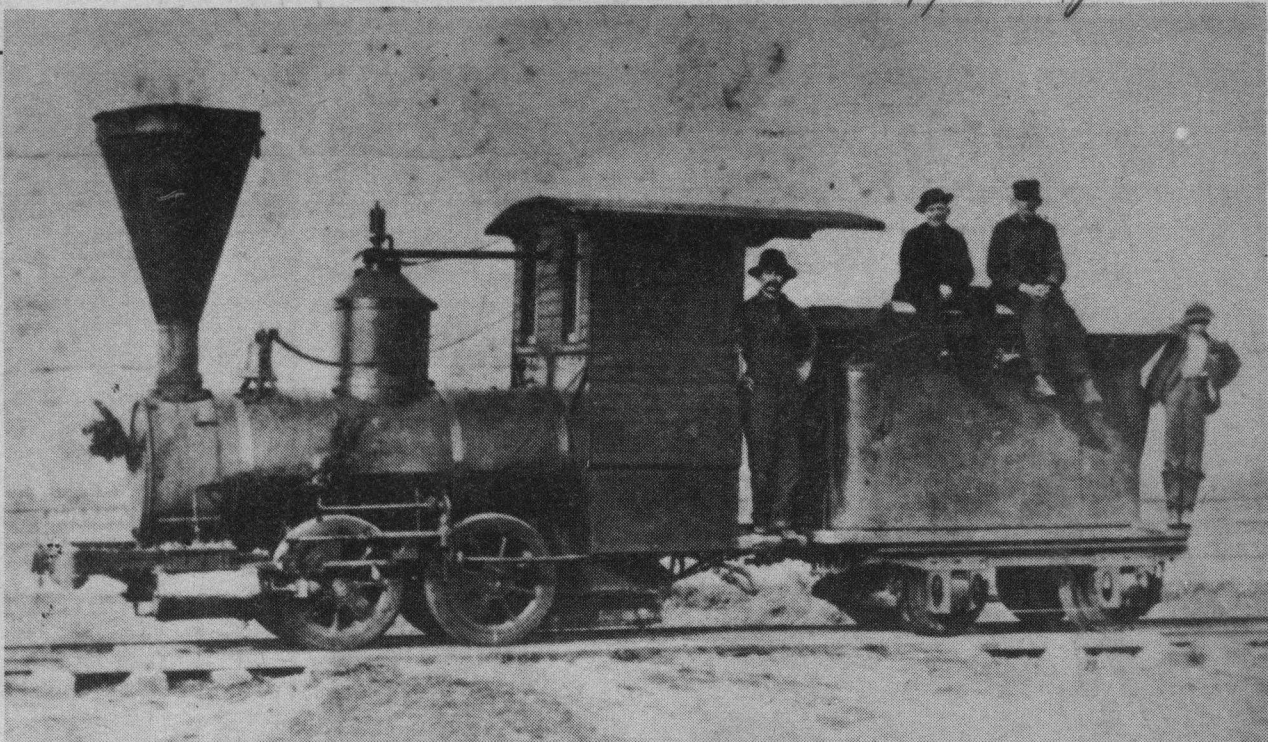

12/1/83 express

PHOTO. VESTER DICK COLLECTION

**THE GOOD OLD BETSY JANE.** Being fearless, I'll date this at about 1895 and await any and all corrections. This little chugger is the train that ran between Watsonville and Santa Cruz. For some reason there aren't many photos of the Betsy Jane still around.